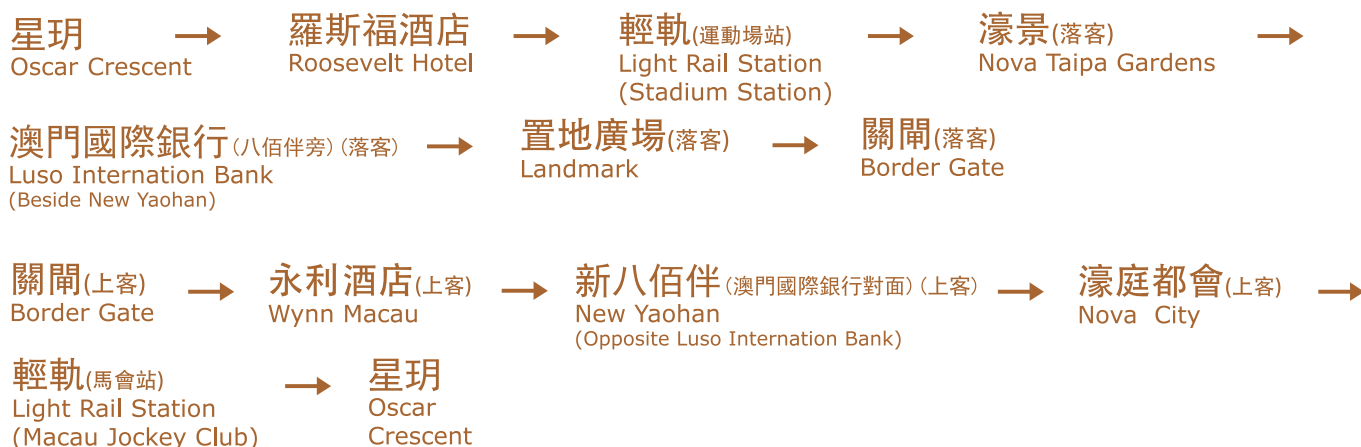

羅斯福酒店穿梭巴士 – 發車時間表

FREE SHUTTLE BUS DEPARTURE SCHEDULE

1

皇庭海景酒店發車時間: * 11:00 / 11:55 / 13:35 / 15:15 / 16:10 / 18:25

Start from Pousada Marina Infante

* 不經 關閘 直達到 輕軌(馬會站) (Direct to Light Rail Station - Macau Jockey Club after The Venetian Macau)

關閘發車時間: 14:35 / 17:10 / 19:25

Start from Border Gate

2

星玥發車時間: 08:45 / 10:00 / 11:15 / 12:30 / * 14:15 / * 15:30 / * 16:45 / * 18:30 / * 19:45 / * 20:55

Start from Oscar Crescent

* 班次不到達關閘, 終點站為置地廣場 (The final station is Landmark)

關閘發車時間: 08:15 / 09:30 / 10:45 / 12:00 / 13:45

Start from Border Gate

由於交通狀況難以預計, 以上班車時間可能會發生變化或延誤。

The above routing schedule may subject to changes or delay due to unpredictable traffic conditions.

如有任何更改或取消班次, 本酒店恕不另行通知, 如有任何查詢, 可聯絡前台部: 8291 3120, 酒店熱線: 2882 0100

Hotel reserves the right to update the shuttle bus schedule from time to time without prior notice.

For any enquiries, kindly contact our concierge (853)8291 3120 or hotel hotline (853) 2882 0100